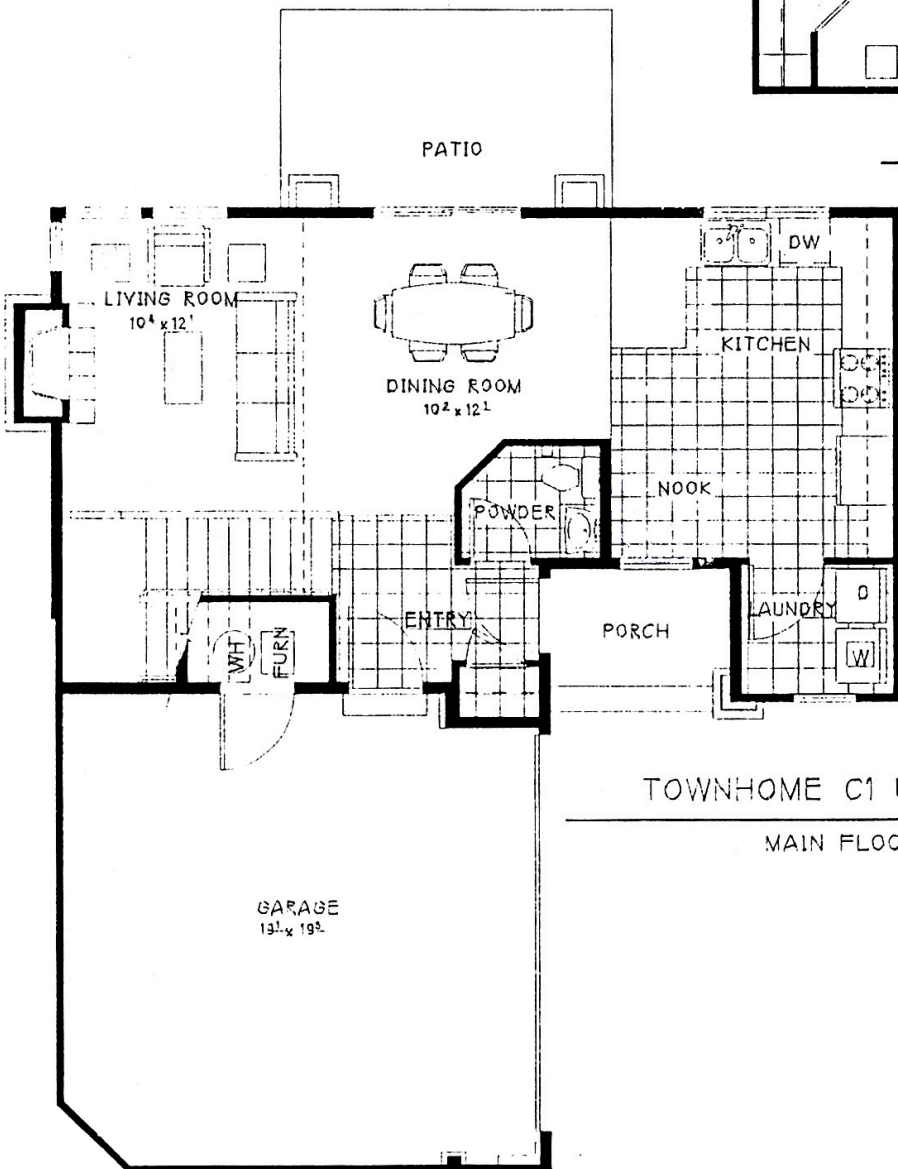

# Fox Townhomes

MAIN FLOOR 663 SF  
 SECOND FLOOR 804 SF  
 TOTAL 1467 SF  
 GARAGE 390 SF

TOWNHOME C1 UNIT UPPER FLOOR

UPPER FLOOR 804 SQ FT

TOWNHOME C1 UNIT MAIN FLOOR

MAIN FLOOR 663 SQ FT

Fox Point  
 AT REDSTONE