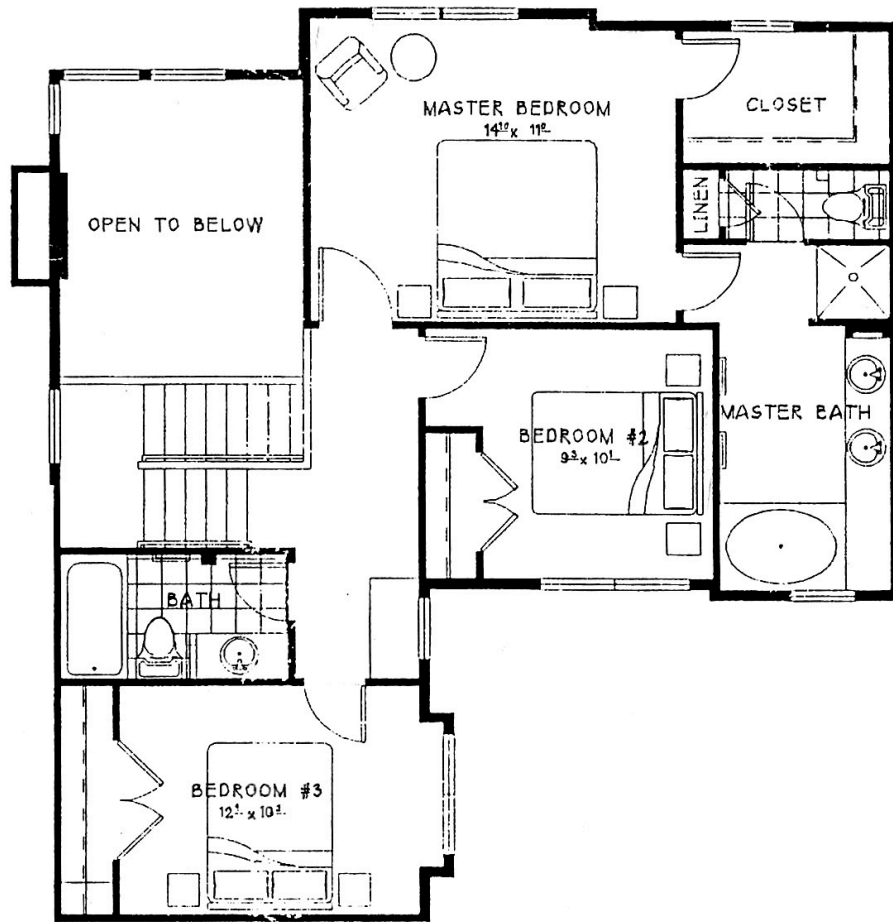

# Fox Townhomes

MAIN FLOOR 663 SF  
 SECOND FLOOR 804 SF  
 TOTAL 1467 SF  
 GARAGE 390 SF

TOWNHOME C1 UNIT UPPER FLOOR

UPPER FLOOR 804 SQ FT

TOWNHOME C1 UNIT MAIN FLOOR

MAIN FLOOR 663 SQ FT

Fox Point  
 AT REDSTONE